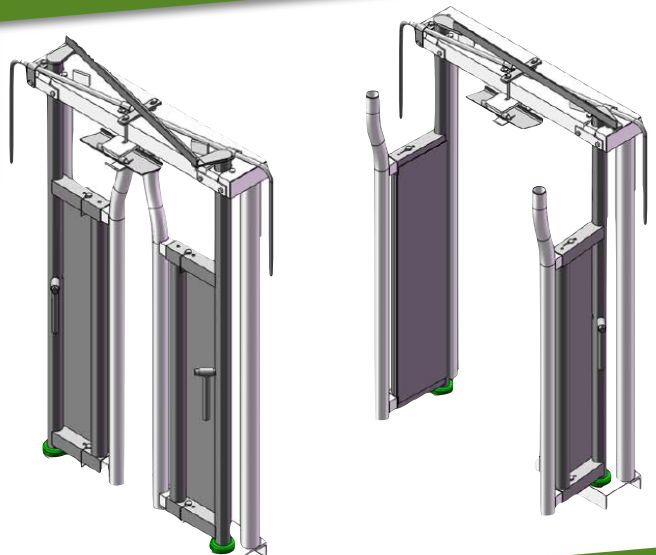

Cow flow management

HEAVEY DUTY AND DURABLE

HEAD CATCH

The East Rock Head Catch system is a dependable walk-through gate system that can be utilized for a variety of applications such as artificial insemination, pregnancy checks, and calving. Its components are hot dip galvanized, ensuring its durability and trouble-free use for years to come. This system has quick pins that allow you to secure both mature Holsteins and Jersey cows. Moreover, the neck spacing can be effortlessly adjusted, making it a versatile option.

FEATURES & BENEFITS

- The adjustable neck space offers greater flexibility, can be used for multiple age groups
- Convenient for one person operation
- All components are hot dip galvanized and ensuring durability and trouble-free use for years
- Gate release levers on both sides of the gate
- Designed to be installed on a curb